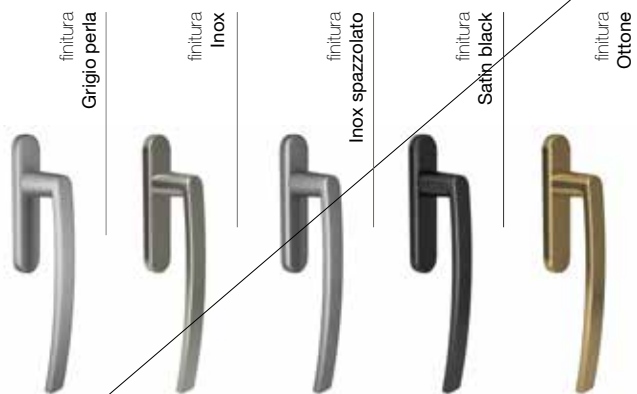

Un oggetto dal design contemporaneo, con linee pure e forme armoniche per una maniglia che arreda.

Un maniglione che dà il giusto valore alla tua finestra, che ti aiuta nelle operazioni di apertura e chiusura di grandi specchiature che, grazie al servo azionamento, si solleveranno senza sforzi.