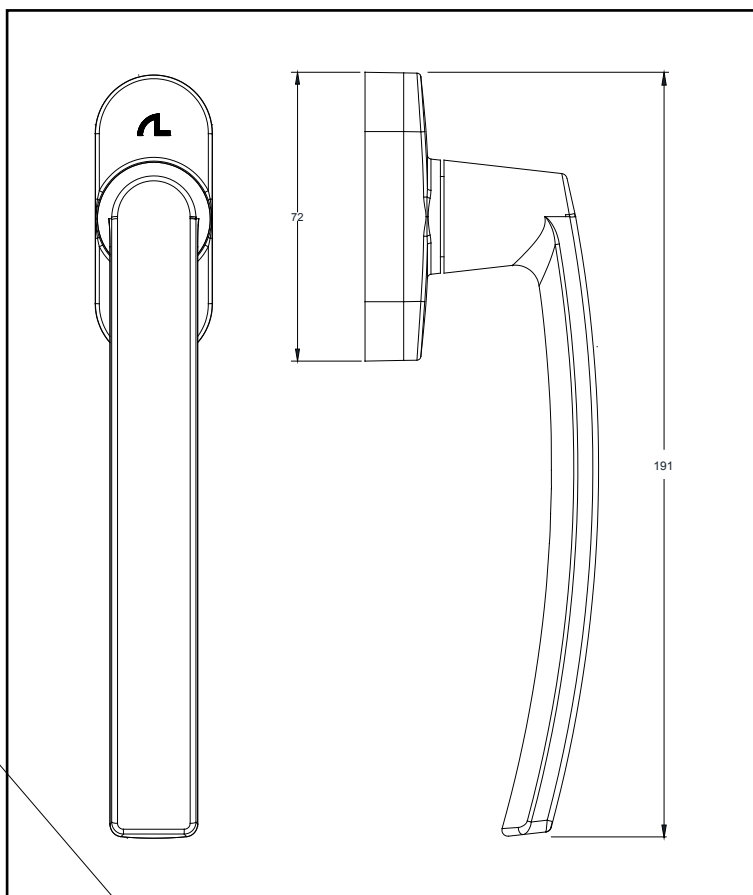

Martellina per scorrevoli.

A handle that takes full advantage of the Martellina mechanism, with a reduced dimension case and a sinuous and captivating line; a handle is longer to better adapt to any functional requirement and handling

Martellina with the handle 180° rotation and positioning of shutter opening and closing.