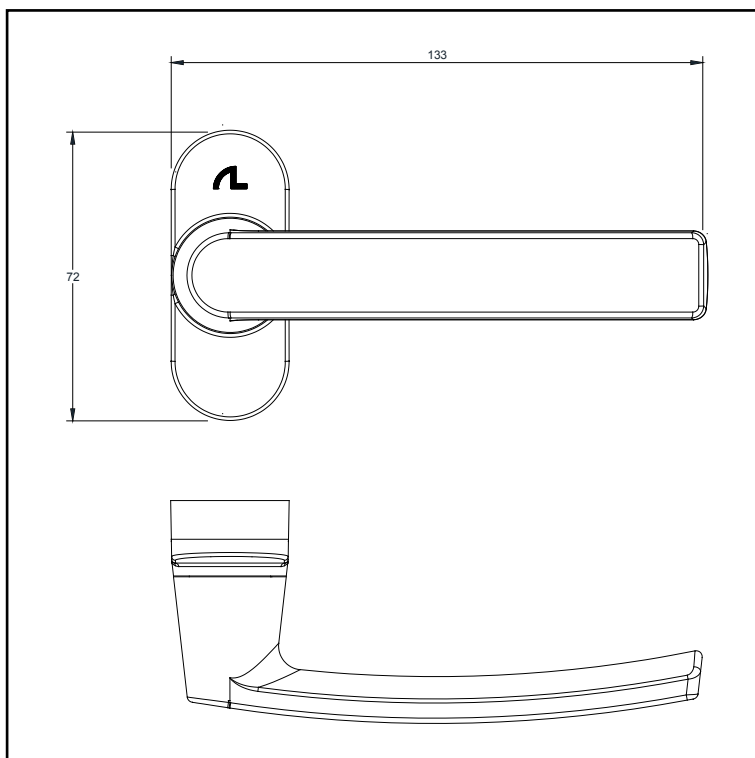

Doppia maniglia per porte.

Handle for interior doors designed to complement the decor with an object style. smooth flowing lines create a harmonious shape contemporary tones.