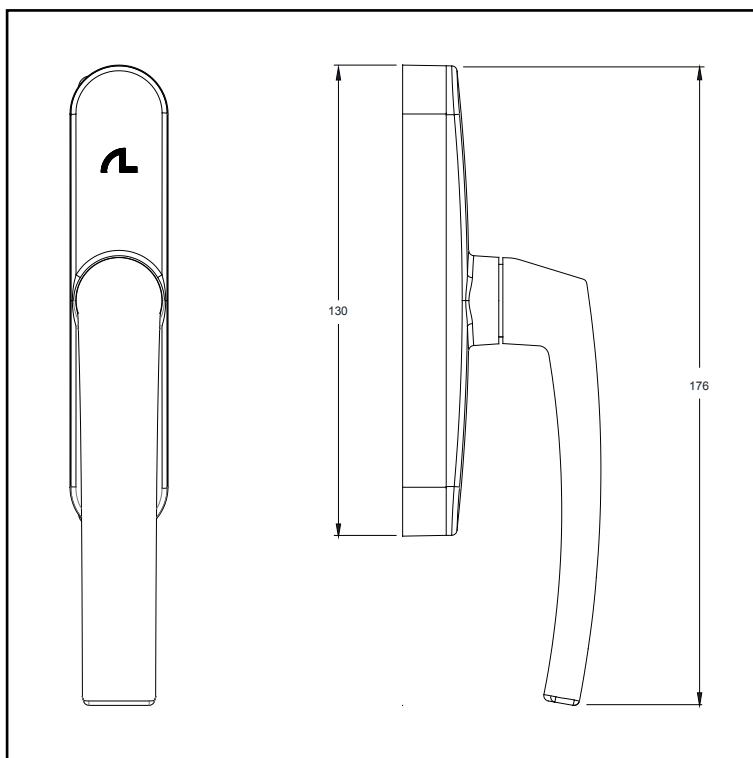

Cremonese apertura esterna.

A new Cremonese reduced size made of soft lines and a modern and essential geometry.

Its geometry is designed to also be used in smaller shutters, without creating interference.