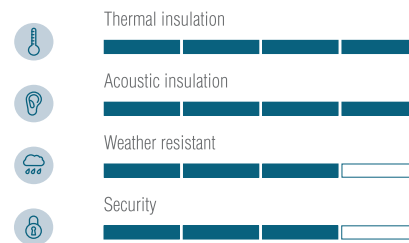

INVISIO PLATINUM

INVISIO

hidden beauty

Visit [alsistem.com](https://www.alsistem.com) to find the outlet nearest to you.