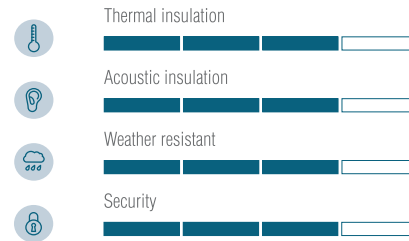

STANDARD FEATURES AND SOLUTIONS

AURORA HANDLE

The available options include the traditional Martellina handle and the EXENS model, the innovative handle with no back plate. Both solutions combine functionality and aesthetics thanks to the simple, yet elegant profiles of the Aurora line.

SECRET

Secret hidden hinge for leaf and tilt&turn leaf with 180° rotation capability allowing the window to be opened fully. Each leaf has a capacity of up to 150 kg.

PERFORMANCE

The thermal break in the window ensures excellent thermal insulation and effective noise reduction making it the perfect solution for improving the quality of indoor living.

DRAINAGE CAP

Maximum attention to detail is ensured with the inclusion of an aluminium cap, which matches the colour of the window frame and covers the external holes used to drain water and condensation.

INVISIO is a concealed leaf casement window. Its thoughtful design makes it perfect for those seeking a solution in which elegance and functionality are perfectly combined. Looking from the outside, the glass is all that you can see.

1

INVISIO GOLD