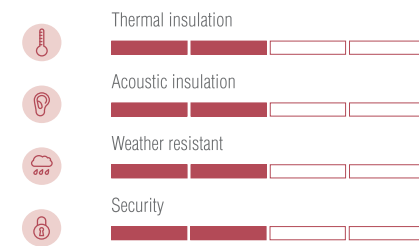

SLIDING
SYSTEM

strong
and
resistant

ARMONIA-S

Guarda il video

ARMONIA-S is a sliding window that protects your house from heat, cold and street noise. The strength and durability of the aluminium make it a practical and secure solution from a technical point of view, while its natural elegance means that it easily adapts to and enhances any type of space.

DESIGN

ARMONIA-S is available in a range of different aesthetic designs and styles. The wide range of finishes and colours makes it possible to meet the most diverse aesthetic requirements and to benefit from the maximum expression of style both inside and out.

1 STANDARD FEATURES AND SOLUTIONS

AURORA AND MARTELLINA LONG HANDLES
Designed exclusively for our windows, the elegant and thoughtful design of these handles, together with the range of finishes available, enable them to meet any stylistic and functional requirements.

LOWERED SILL
The lowered or floor-flush sills eliminate architectural barriers thus making it easier and safer to move from space to space.

3 PERFORMANCE

The thermal break in the window ensures excellent thermal insulation, which is fundamental in ensuring a better quality of life in the home.

ARMONIA-S SILVER