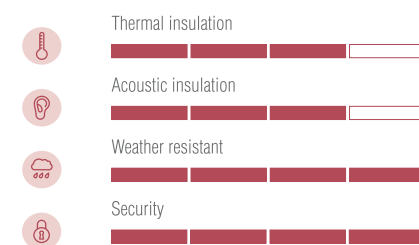

ARMONIA-S DIAMOND