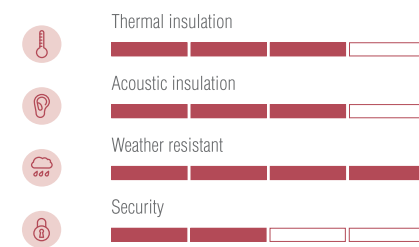

ARMONIA-S GOLD / PLATINUM