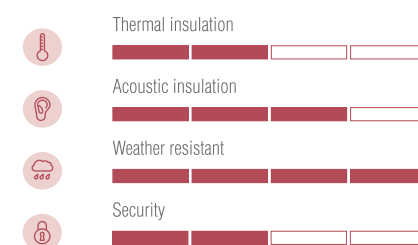

CASEMENT SYSTEM

ARMONIA

Watch the video

The ARMONIA aluminium window protects your home against the cold, heat and street noise and is strong, durable and easy to maintain. Functionality and aesthetics unite perfectly in any type of space.

simple
versatile

DESIGN

The ARMONIA window is available in a variety of different designs and styles. The wide range of RAL colours, wood finishes and oxidised effects mean that it can be perfectly adapted to any home setting.

STANDARD FEATURES AND SOLUTIONS

MANIGLIE AURORA

The ARMONIA window is enhanced by the choice of three types of handle from the Aurora collection: cremonese, martellina and EXENS, ideal for any functional or aesthetic requirement.

HINGES

The window can be provided with a traditional visible hinge or with our SECRET hidden hinge for leaf and tilt&turn leaf with 180° rotation capability. Complete opening.

DRAINAGE CAP

Maximum attention to detail is ensured with the inclusion of an aluminium cap, which matches the colour of the window frame and covers the external holes used to drain water and condensation.

ARMONIA SILVER