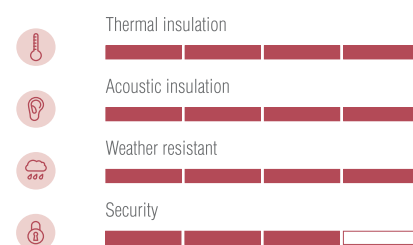

ARMONIA PLATINUM

1 **PERFORMANCE** 3

The thermal break in the window ensures excellent thermal insulation and effective noise reduction. The high performance of the product guarantees comfort and wellbeing at home. The window offers outstanding performance in terms of security and is also available in the SICURA version.

ARMONIA

comfort
through simplicity

Visit alsistem.com to find the outlet nearest to you.