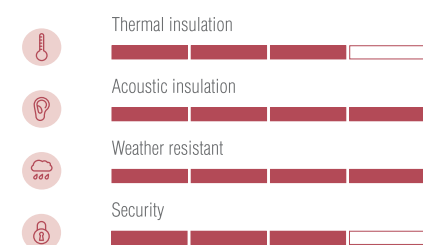

simple
versatile

DESIGN

The ARMONIA window is available in a variety of different designs and styles. The wide range of RAL colours, wood finishes and oxidised effects mean that it can be perfectly adapted to any home setting.

HINGES

The window can be provided with a traditional visible hinge or with our SECRET hidden hinge for leaf and tilt&turn leaf with 180° rotation capability. Complete opening.

DRAINAGE CAP

Maximum attention to detail is ensured with the inclusion of an aluminium cap, which matches the colour of the window frame and covers the external holes used to drain water and condensation.

ARMONIA SILVER

ARMONIA GOLD

ARMONIA PLATINUM

1 **PERFORMANCE** 3

The thermal break in the window ensures excellent thermal insulation and effective noise reduction. The high performance of the product guarantees comfort and wellbeing at home. The window offers outstanding performance in terms of security and is also available in the SICURA version.